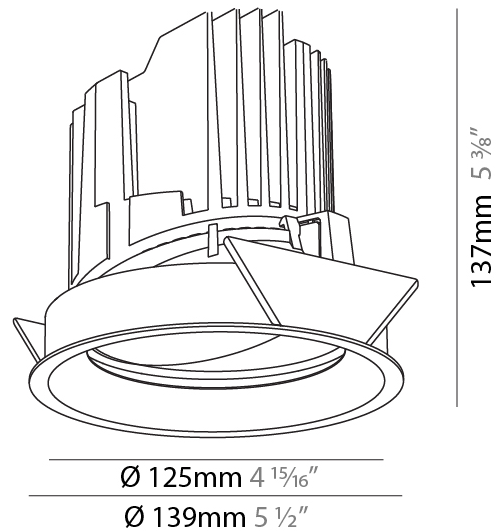

PHYSICAL

Shape: Round
Diameter (mm): 139
Diameter (in): 5 1/2
Height (mm): 137
Height (in): 5 3/8
Ceiling Thickness (mm): 10 / 12.5 / 15
Ceiling Thickness (in): 3/8 or 1/2 or 9/16
Min. Recessing Depth (mm): 150
Min. Recessing Depth (in): 5 7/8
Light Distribution: Adjustable / Downlight
Weight (kg): 0.805
Weight (lbs): 1.77
Fixture Finish: SSR / BKV / CWI / CRY / HAB / LAG / UFT / ITA / RUA / RUR / MIC / FTG / MYG / TWT / LOD / PUS / FRO / FUP / KIA / POP / BLS / SPG / MEY / GOH / GUM / CHC / COM / ABZ / JAG / OBR / MOS / ROR
Fixture Material: Aluminum Die Cast
Cut-out Measurements: 130mm / 5 1/8"

ELECTRICAL

Lamp Type: LED (Zhaga Standard)
Input Wattage (W): 13.2 / 16.5
Total Output Wattage (W): 12 / 14
Dimming: Tri-Mode (Non-Dimming and Phase Dimming (120Vac only) and 0-10V Dimming)
Driver Included: No
Driver Location: Recessed Housing
Driver Type: Constant Current - Universal
Driver Class: Class 2
Housing: See components
Input Voltage (V): 120 - 277
Constant Current (MA): 350

LED

Number of LEDs: 1
Color Temperature (°K): 2700 / 3000 / 3500 / 4000
Max. Delivered Lumen (lm): 870 / 970 / 1039 / 1060
Nominal Lumen (lm): 960 / 1070 / 1156 / 1180
CRI: >90 CRI
Efficiency (%): 0.905
Lamp Life (hrs): 50000

OPTICAL

Reflector°: 10
Optic°: Lens Pack - No Lens
Adjustability: Rotational 355°; Tilt 30°

RATINGS AND CERTIFICATIONS

Certified By: CSA Certified to UL and CSA Standards
IP rating: IP20